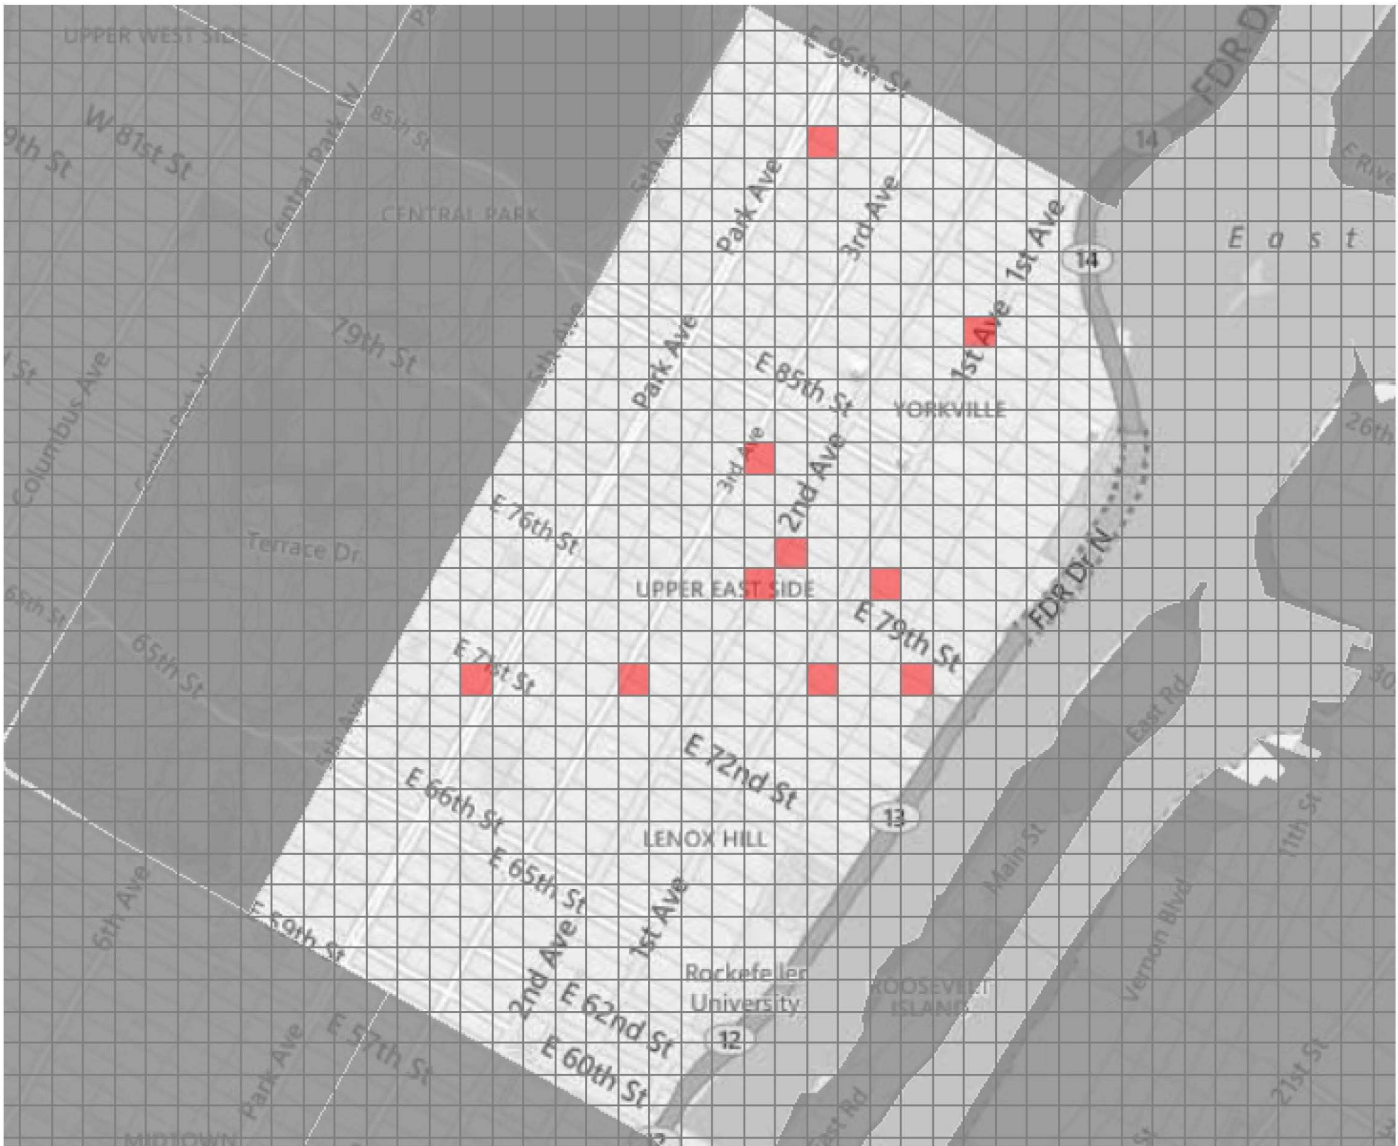

■ GLA Motorcycle
10 Boxes Selected.

Boxes that are Predictive for multiple layers are marked with shaded vertical stripes corresponding to each layer. For example, if a box has alternating blue and green stripes, the entire box is a Predictive zone for both the blue and green layers.

GLA Motorcycle					
Search results yielded 12 records					
Complaint ID	Date	Precinct	Crime Type	Address	
2016	2016-07-15 07:00:00	19	GRAND LARCENY OF MOTOR VEHICLE	MANHATTAN 10075 NY	
2016	2016-07-12 12:00:00	19	GRAND LARCENY OF MOTOR VEHICLE	MANHATTAN 10075 NY	
2016	2016-07-08 22:30:00	19	GRAND LARCENY OF MOTOR VEHICLE	MANHATTAN NY	
2016	2016-06-25 19:00:00	19	GRAND LARCENY OF MOTOR VEHICLE	MANHATTAN 10028 NY