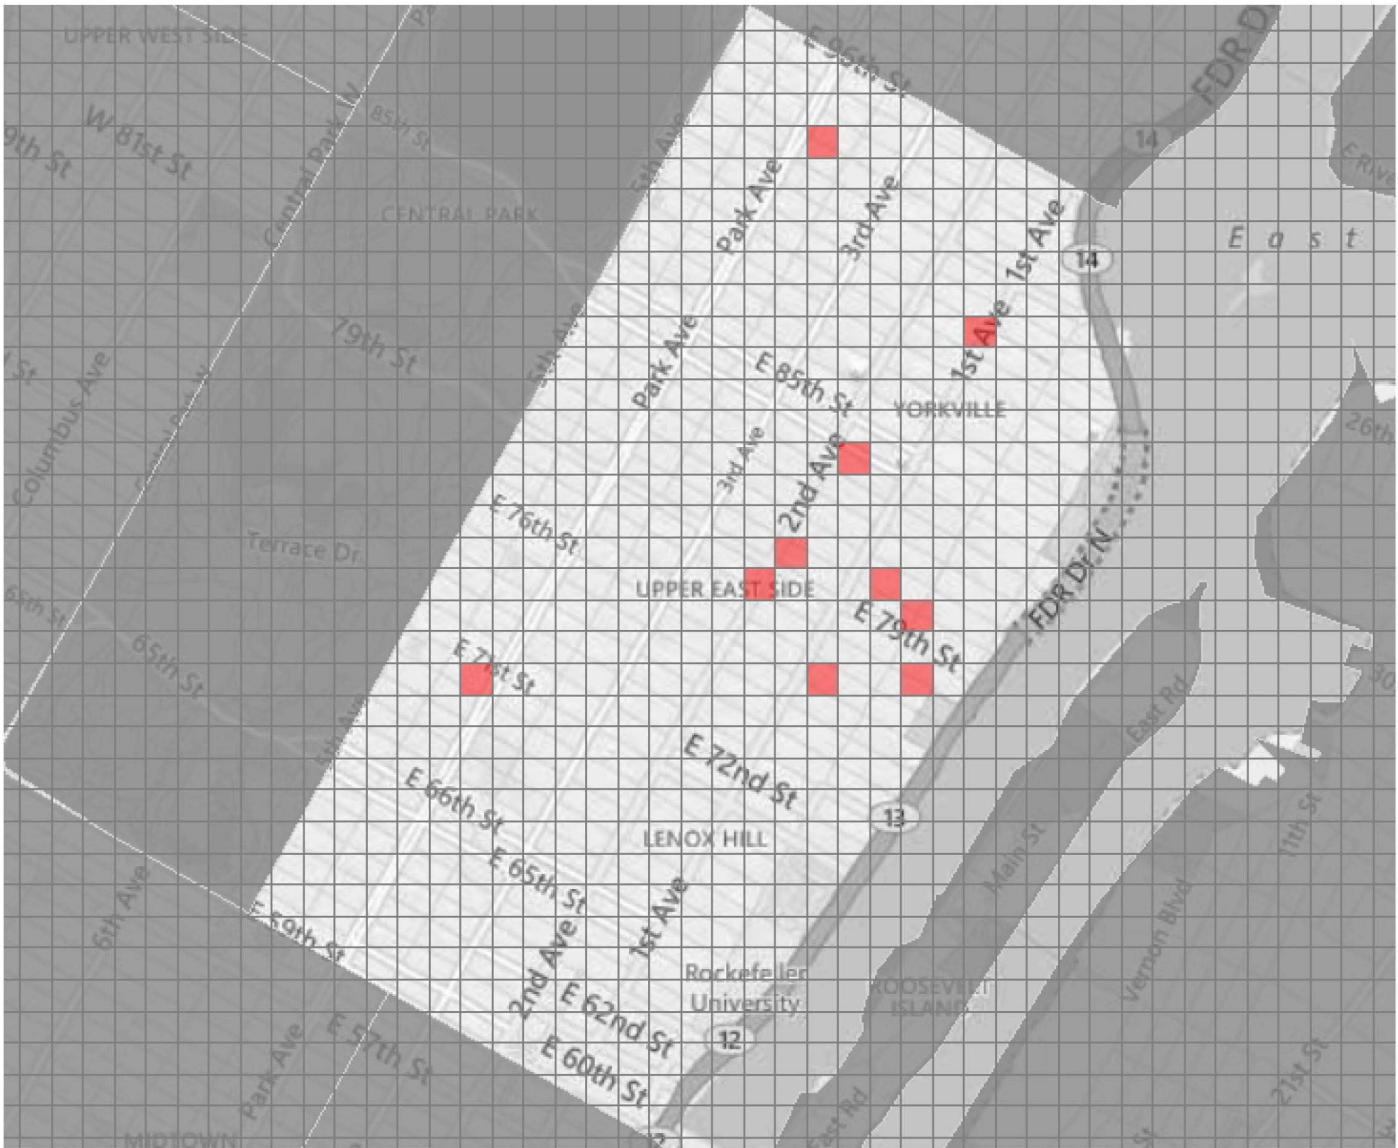

■ GLA Motorcycle
10 Boxes Selected.

Boxes that are Predictive for multiple layers are marked with shaded vertical stripes corresponding to each layer. For example, if a box has alternating blue and green stripes, the entire box is a Predictive zone for both the blue and green layers.

GLA Motorcycle				
Search results yielded 12 records				
Complaint ID	Date	Precinct	Crime Type	Address
2016	2016-07-15 07:00:00	19	GRAND LARCENY OF MOTOR VEHICLE	MANHATTAN 10075 NY
2016	2016-07-12 12:00:00	19	GRAND LARCENY OF MOTOR VEHICLE	MANHATTAN 10075 NY
2016	2016-07-08 22:30:00	19	GRAND LARCENY OF MOTOR VEHICLE	MANHATTAN NY
2016	2016-06-25 19:00:00	19	GRAND LARCENY OF MOTOR VEHICLE	MANHATTAN 10028 NY