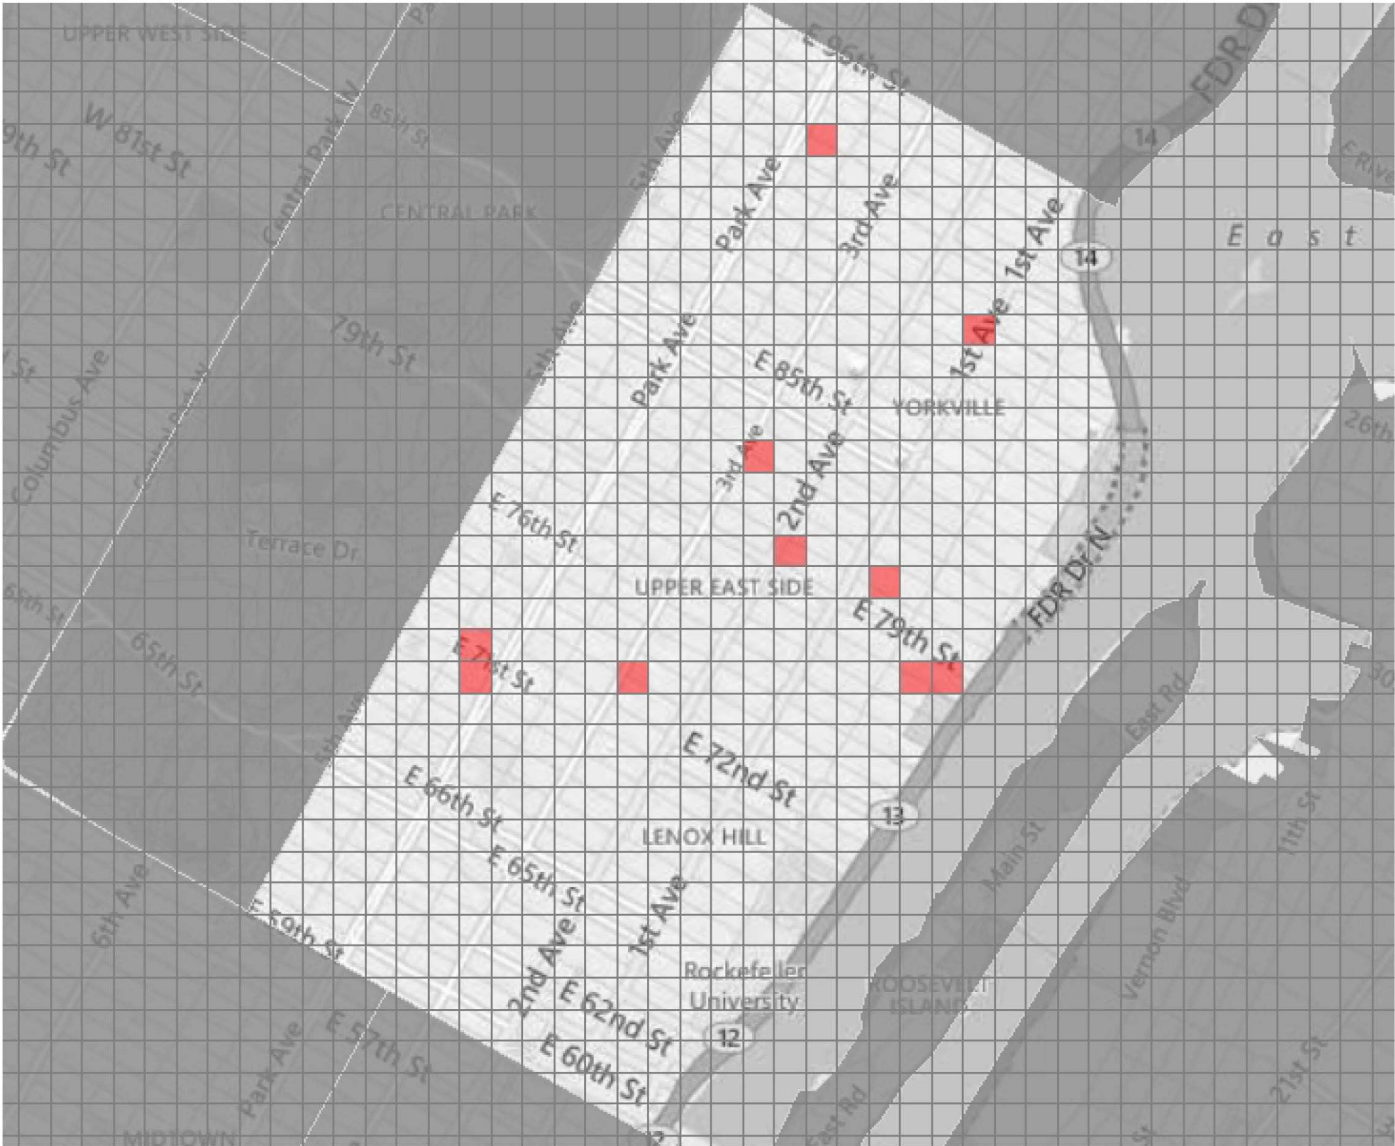

■ GLA Motorcycle
10 Boxes Selected.

Boxes that are Predictive for multiple layers are marked with shaded vertical stripes corresponding to each layer. For example, if a box has alternating blue and green stripes, the entire box is a Predictive zone for both the blue and green layers.

GLA Motorcycle					
Search results yielded 12 records					
Complaint ID	Date	Precinct	Crime Type	Address	
2016	2016-07-15 07:00:00	19	GRAND LARCENY OF MOTOR VEHICLE		MANHATTAN 10075 NY
2016	2016-07-12 12:00:00	19	GRAND LARCENY OF MOTOR VEHICLE		MANHATTAN 10075 NY
2016	2016-07-08 22:30:00	19	GRAND LARCENY OF MOTOR VEHICLE		MANHATTAN NY
2016	2016-06-25 19:00:00	19	GRAND LARCENY OF MOTOR VEHICLE		MANHATTAN 10028 NY