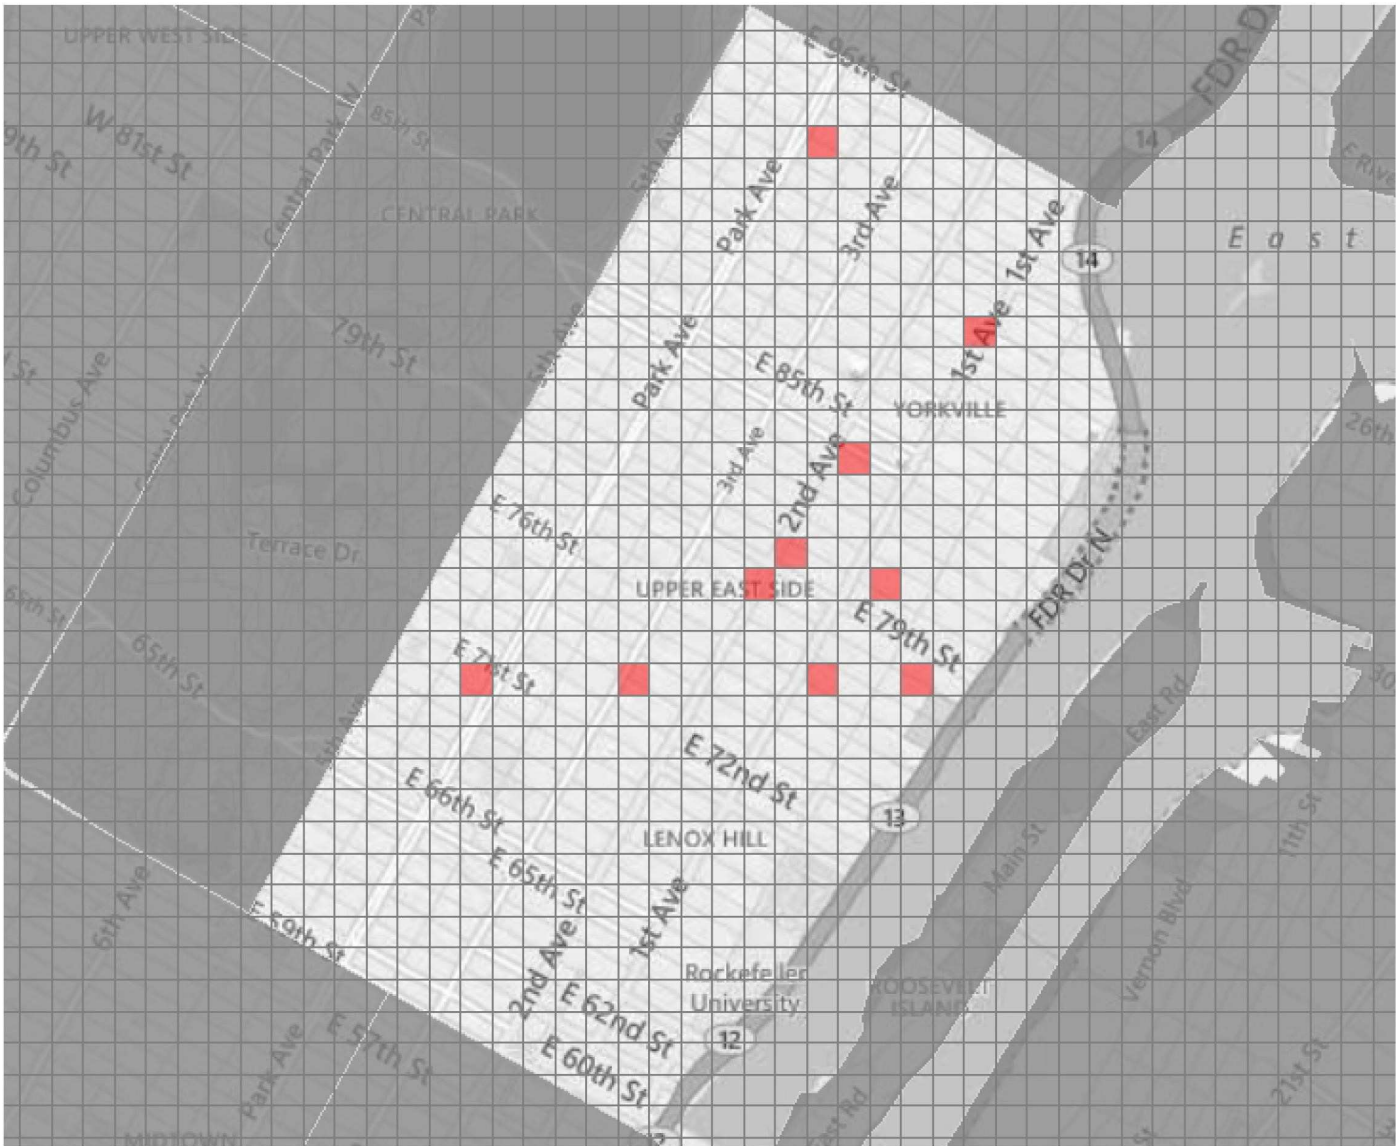

■ GLA Motorcycle
10 Boxes Selected.

Boxes that are Predictive for multiple layers are marked with shaded vertical stripes corresponding to each layer. For example, if a box has alternating blue and green stripes, the entire box is a Predictive zone for both the blue and green layers.

GLA Motorcycle					
Search results yielded 12 records					
Complaint ID	Date	Precinct	Crime Type	Address	
2016	2016-07-15 07:00:00	19	GRAND LARCENY OF MOTOR VEHICLE	MANHATTAN 10075 NY	
2016	2016-07-12 12:00:00	19	GRAND LARCENY OF MOTOR VEHICLE	MANHATTAN 10075 NY	
2016	2016-07-08 22:30:00	19	GRAND LARCENY OF MOTOR VEHICLE	MANHATTAN NY	
2016	2016-06-25 19:00:00	19	GRAND LARCENY OF MOTOR VEHICLE	MANHATTAN 10028 NY