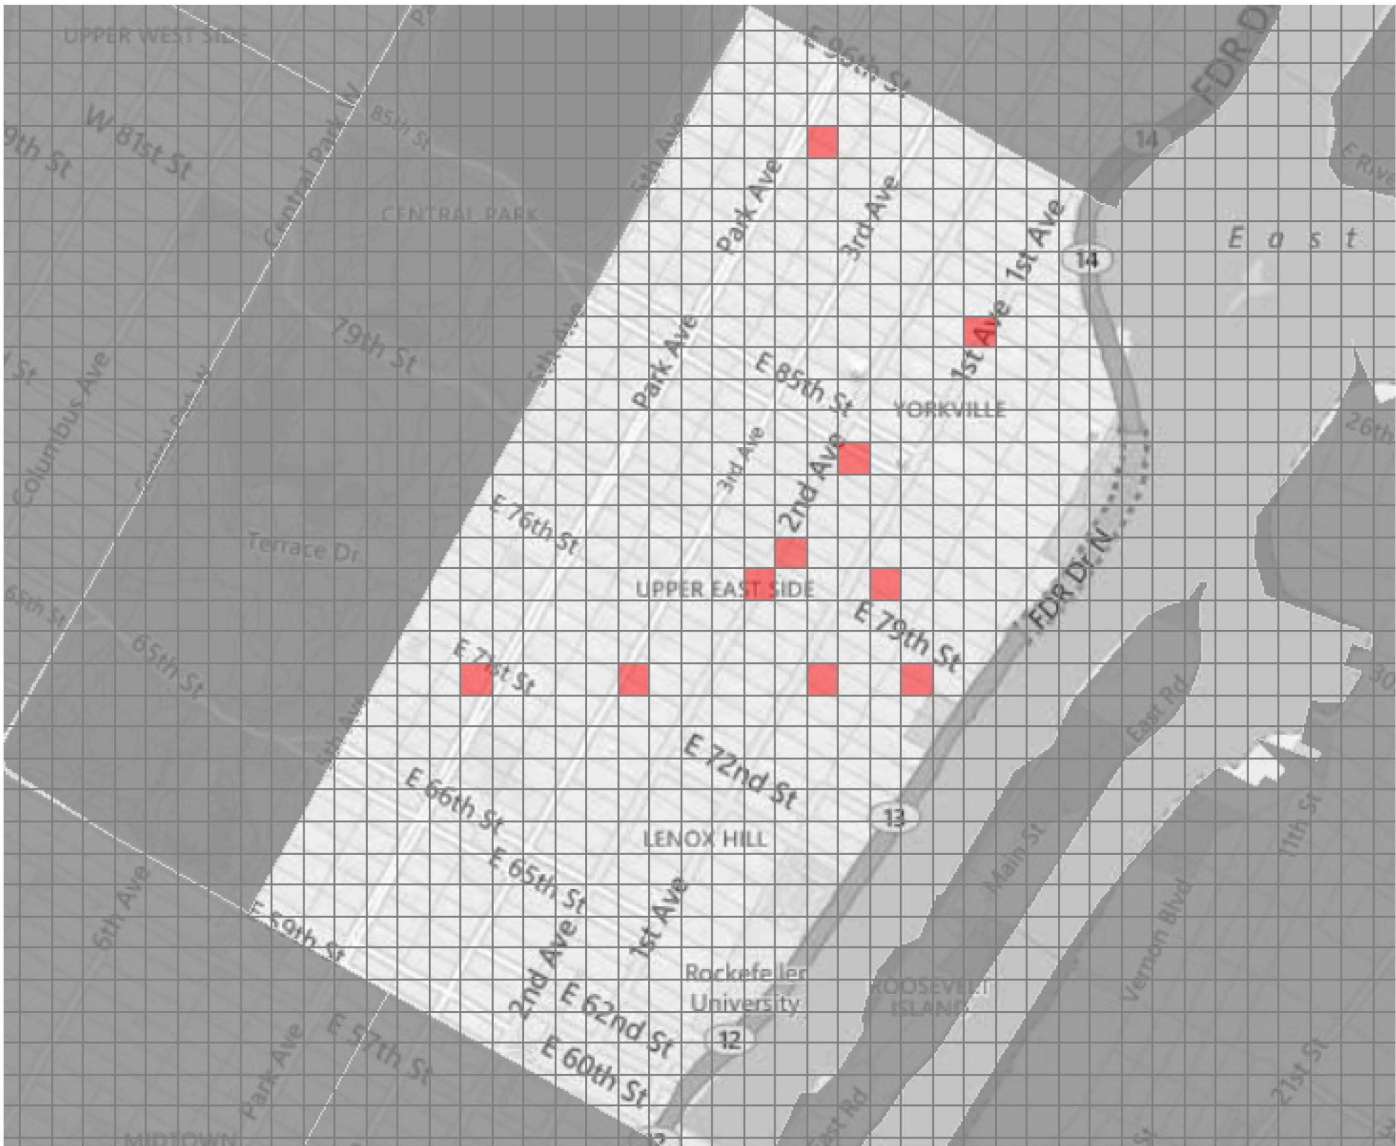

■ GLA Motorcycle
10 Boxes Selected.

Boxes that are Predictive for multiple layers are marked with shaded vertical stripes corresponding to each layer. For example, if a box has alternating blue and green stripes, the entire box is a Predictive zone for both the blue and green layers.

GLA Motorcycle					
Search results yielded 12 records					
Complaint ID	Date	Precinct	Crime Type	Address	
2016	2016-07-15 07:00:00	19	GRAND LARCENY OF MOTOR VEHICLE	MANHATTAN 10075 NY	
2016	2016-07-12 12:00:00	19	GRAND LARCENY OF MOTOR VEHICLE	MANHATTAN 10075 NY	
2016	2016-07-08 22:30:00	19	GRAND LARCENY OF MOTOR VEHICLE	MANHATTAN NY	
2016	2016-06-25 19:00:00	19	GRAND LARCENY OF MOTOR VEHICLE	MANHATTAN 10028 NY