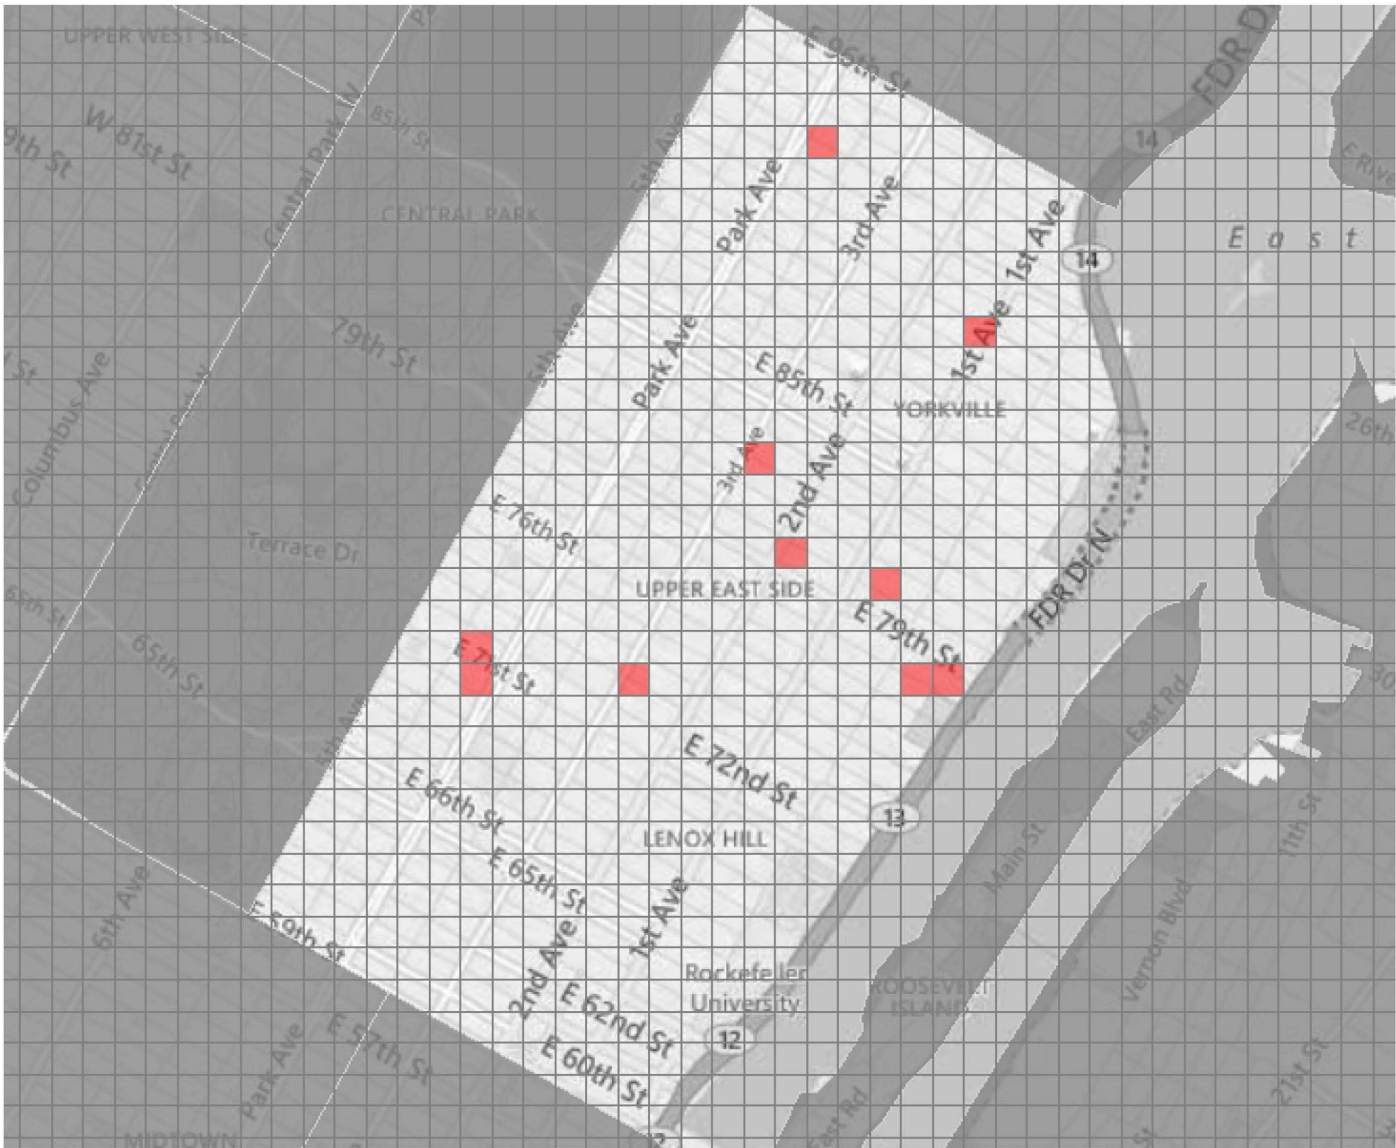

■ GLA Motorcycle
10 Boxes Selected.

Boxes that are Predictive for multiple layers are marked with shaded vertical stripes corresponding to each layer. For example, if a box has alternating blue and green stripes, the entire box is a Predictive zone for both the blue and green layers.

GLA Motorcycle					
Search results yielded 12 records					
Complaint ID	Date	Precinct	Crime Type	Address	
2016	2016-07-15 07:00:00	19	GRAND LARCENY OF MOTOR VEHICLE	MANHATTAN 10075 NY	
2016	2016-07-12 12:00:00	19	GRAND LARCENY OF MOTOR VEHICLE	MANHATTAN 10075 NY	
2016	2016-07-08 22:30:00	19	GRAND LARCENY OF MOTOR VEHICLE	MANHATTAN NY	
2016	2016-06-25 19:00:00	19	GRAND LARCENY OF MOTOR VEHICLE	MANHATTAN 10028 NY