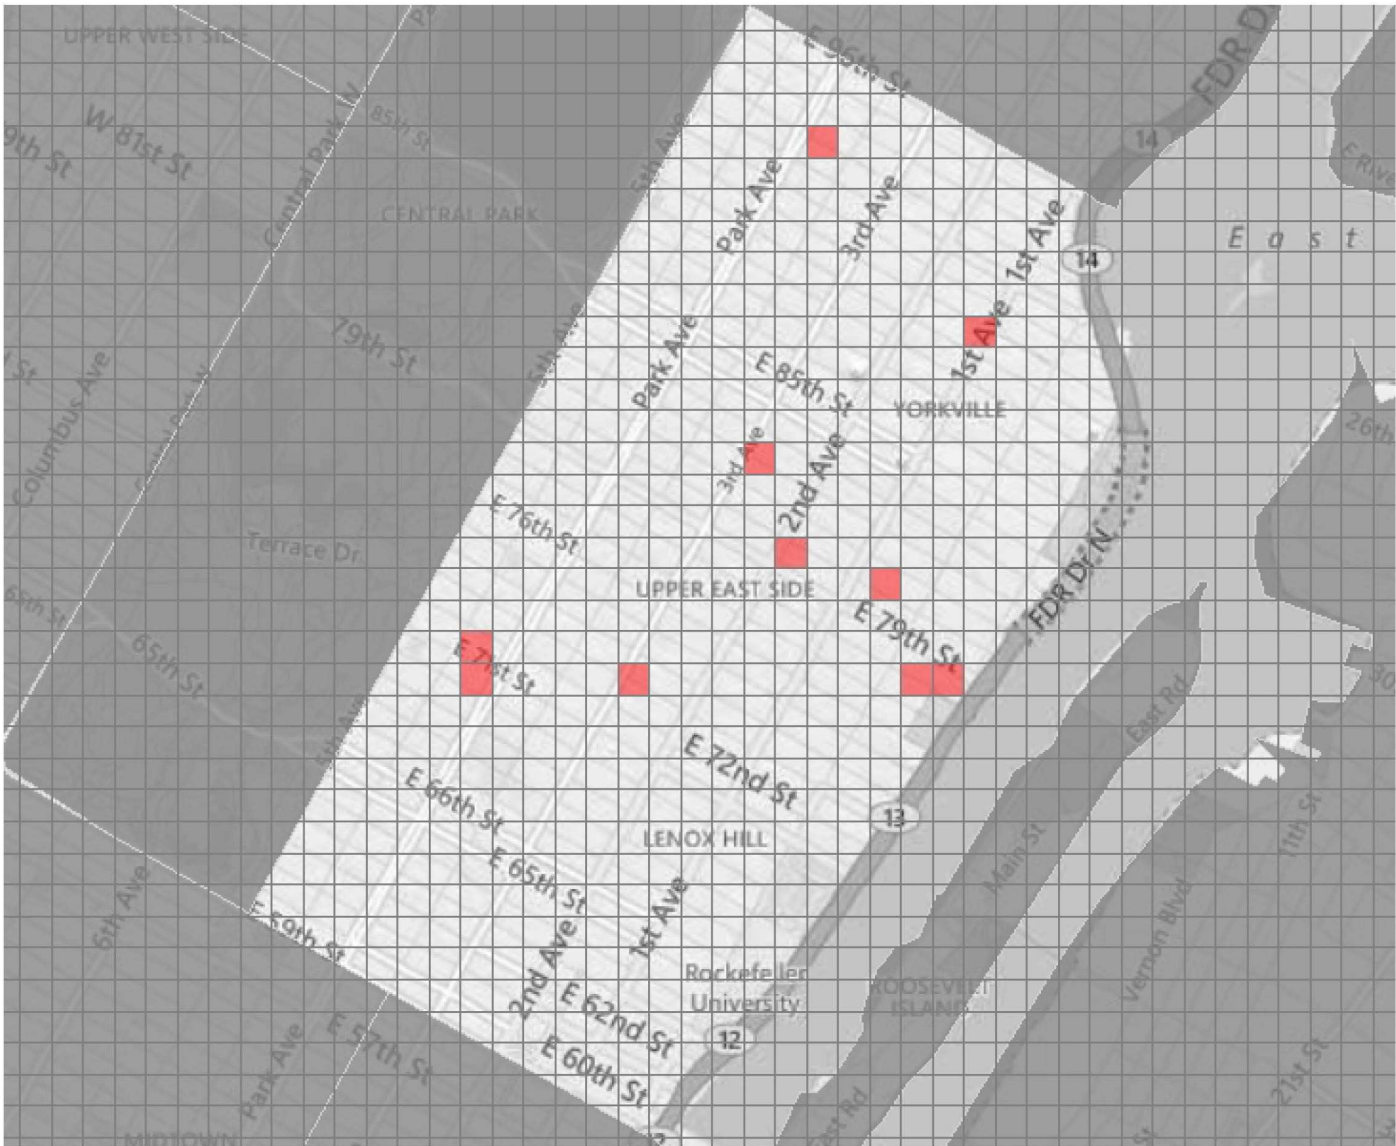

■ GLA Motorcycle
10 Boxes Selected.

Boxes that are Predictive for multiple layers are marked with shaded vertical stripes corresponding to each layer. For example, if a box has alternating blue and green stripes, the entire box is a Predictive zone for both the blue and green layers.

GLA Motorcycle				
Search results yielded 12 records				
Complaint ID	Date	Precinct	Crime Type	Address
2016	2016-07-15 07:00:00	19	GRAND LARCENY OF MOTOR VEHICLE	MANHATTAN 10075 NY
2016	2016-07-12 12:00:00	19	GRAND LARCENY OF MOTOR VEHICLE	MANHATTAN 10075 NY
2016	2016-07-08 22:30:00	19	GRAND LARCENY OF MOTOR VEHICLE	MANHATTAN NY
2016	2016-06-25 19:00:00	19	GRAND LARCENY OF MOTOR VEHICLE	MANHATTAN 10028 NY